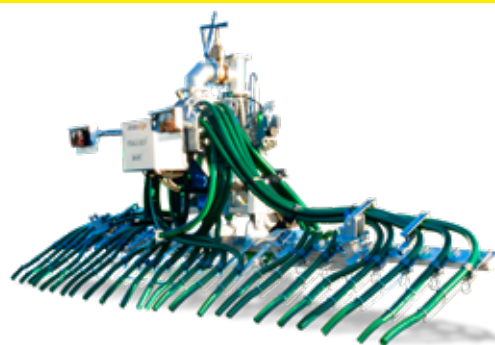

Pendi-Basic booms are first of all characterised by their outstanding ease of use. This feature can already be seen when the booms are fitted on the tanker: no linkage nor rear buttress is necessary. These booms are designed to be directly fitted on the rear manhole (diameter: 600 mm). They can therefore be fitted on both new and existing machines, without any pre-equipment.

These booms are also characterised by their high autonomy. Thanks to the automaton that is directly connected to the tractor, they have all the necessary electro-hydraulic equipment for a proper working.

Even if they have the same structure, both Pendi-Basic models meet specific needs:

Pendislide Basic: With the skids applying a constant pressure on the ground while moving apart the vegetation, this boom ensures a precise distribution of the slurry as close as possible to the roots without dirtying the leaves or fodder. These features make of this spreading boom an implement that is particularly suited to the fertilization of meadows.

Penditwist Basic: Thanks to the line spreading hoses close to the ground, this spreading boom allows to lay the slurry at the foot of the plant without slowing down its growth. It is therefore an implement that is particularly suited to the fertilization of arable lands.